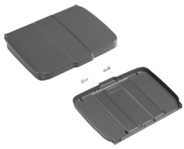

Eco-friendly: completely made of polypropylene, non-rusting, solid and entirely recyclable
Components made in recycled plastic

Advantages

- **Shock-resistant:** polypropylene, naturally stainless and elastic, guarantees shockproof performance
- **Rust-proof:** Rilsan varnished to prolong the life cycle of the product
- **Modular:** components and accessories allow you to customize the trolley for every need, making it easy to update or repair at any time
- **Easy to maintain:** the smooth surfaces and the absence of cavities facilitate cleaning and guarantee a high level of hygiene
- **Ergonomic:** the bag holder allows bag extraction without the need to lift it, avoiding traumas and fatigue on the vertebral column
- **Customisable:** two labels on the base of the trolley can carry the logo of the cleaning company

Compatibility

Green Hotel trolleys can be connected thanks to a joint, thus obtaining a complete system, easy to move

Material

Polypropylene - Stanchions: Rilsan varnished steel

Packaging: [click here to see the environmental labelling of packaging](#)

Related products

120 L plastified bag

120 L plastified bag with zip

Lid 120 L bag holder with check-list holder

Divider Green Hotel

Bottle rack with dividers